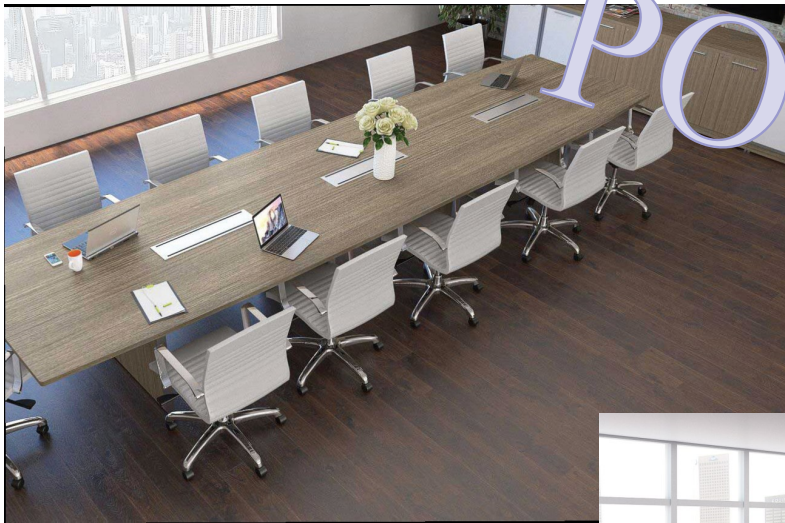

SOUTH CAROLINA
DEPARTMENT OF CORRECTIONS

Division of Industries

POTENZA

“Making a Difference In South Carolina”

**CONFERENCE TABLE
10' CD12048CT-E \$614**

**ZETTI MID-BACK CHAIR
CD309MW \$220**

**U SHAPED DESK
LAYOUT P-106 \$1,318**