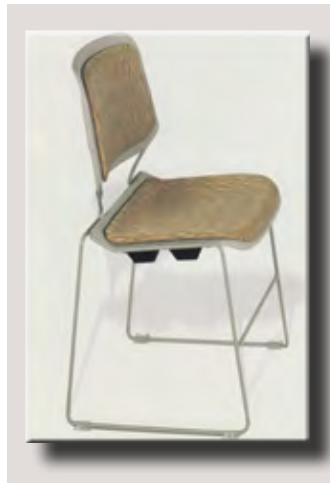

ALTO

Fully upholstered
Black faux leather
Center tilt with height adjustment
Fixed executive loop arm
Polished arm and base

ALTA 4-LEG WITH ARMS #130152

SLED BASE WITH ARMS #130154

Fixed loop arms
Upholstered seat & back
Plastic back shroud for durability
Stacks 10-high on dolly (4-high on floor)

ALTA 4-LEG W/O ARMS #130153

SLED BASE W/O ARMS #130155

Upholstered seat & back
Plastic back shroud for durability
Stacks 10-high on dolly (4-high on floor)

DAKOTA ALL POLY STACKING

W/O ARMS #130216

Various poly color options for back and seat
Optional ganging glides
Stacks 45-high on dolly (15-high on floor)
Optional tablet arms available

DAKOTA UPHOLSTERED STACKING

W/O ARMS #130214

Poly outer shell with various poly color options
Various upholstery colors available
Optional ganging
Stacks 15-high on dolly (8-high on floor)
Optional tablet arms available