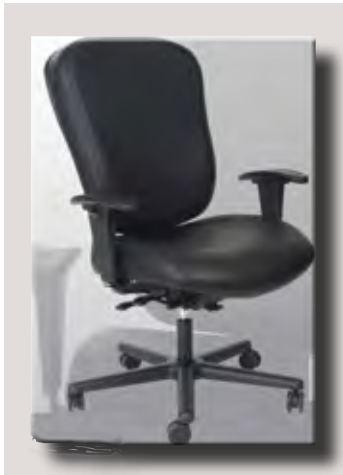

ALT3 MESH BACK TASK CHAIR

#136692

Fixed or adjustable T-arms or armless
Synchronous tilt/recline
Free-floating or 4-position lock
Seat slider
Optional height & depth lumbar mechanism
Optional headrest
Mesh Color options - Black, Champagne, Grey

PILOT TASK CHAIR

w/arms #137746

w/o arms #137747

Various arm styles or armless
Duplex mechanism with independent seat & back angle adjustments
Free-floating or infinite back lock
Seat slider
Height-adjustable back

MAXIMUS

#154132

Bonded leather
seating surface
Chromed metal
arms with up
holstered pads,
360 ° swivel
action
500 lb rating
Big & tall seat plate

PACE TASK CHAIR

#154131

Black vinyl
Heavy duty
Easy adjusting
controls

VIA RUN II

#157834

Medium back with padded seat,
synchro control, height adjustable
arms
carpet casters and black mesh
Weight capacity 300 lb

OCCUPY TASK CHAIR

WITH ARMS #135178

W/O ARMS #135176

Height-adjustable arms or armless
Synchronous tilt/recline
Free-floating or 4-position back lock
Weight-activated tension mechanism
Optional polished aluminum base