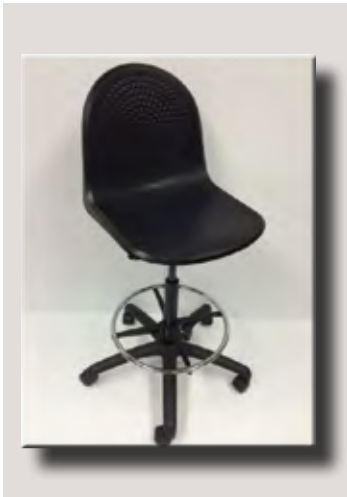

Width 52"
Height 32"
Depth 31"

DENVER SOFA

Width 73"
Height 32"
Depth 31"

ITHACA WITH ARMS

#140129

Various arm styles or armless
Synchronous tilt/recline
Free-floating or 3-position back lock
Optional seat slider
Height-adjustable back
Molded saddle-seat contour