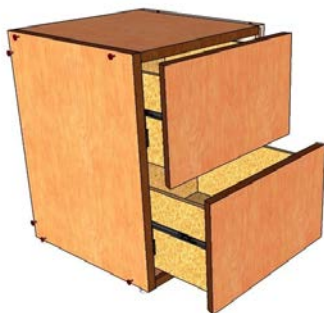

Two Drawer Night Stand
#130053
$402.00