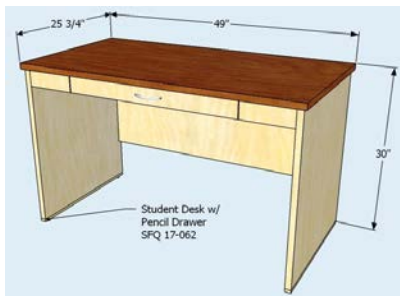

- QuickStand Lite
- Single monitor \$439.00
- Dual monitor \$489.00

**Collegiate Collection**

**Student Desk w/Keyboard**  
#130469  
\$508.00

**Chest of Drawers**  
#130051  
\$654

**Twin Wooden Bed w/2 drawer unit**  
#130047  
\$571.00