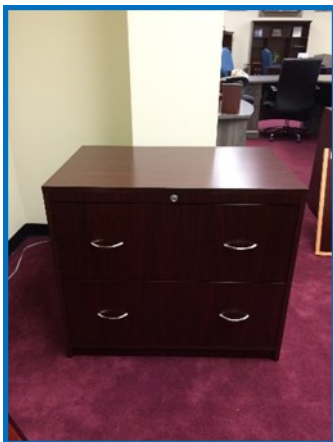

**Desk**  
30" x 66"  
\$538.00  
Letter Drawer  
File Drawer  
Center Drawer

**Lateral File**  
\$325.00

Also available in Cherry, Oak, and Walnut

To Order Call: 1.800.922.8121

**Sit and Stand Desk  
Top Units**