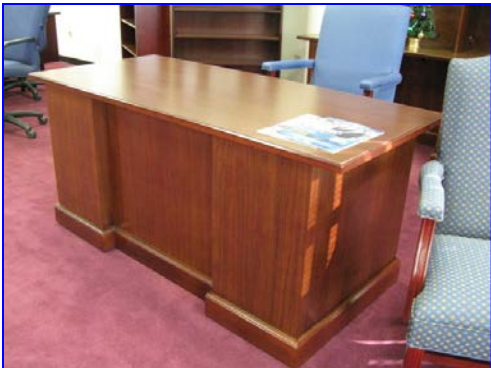

Lancaster Executive Desk

Handsomely styled furniture with many of the same features as the Citadel Collection. The entire selection has the detailing and workmanship you expect in fine traditional furniture. The Lancaster Collection addresses all of your office needs. Central locking system. Wood veneer casing

30x60 Top #130487

30x66 Top #130491

36x72 Top #130495

Walnut, Mahogany, Cherry, Oak

Available with optional wood moulding. See price list.