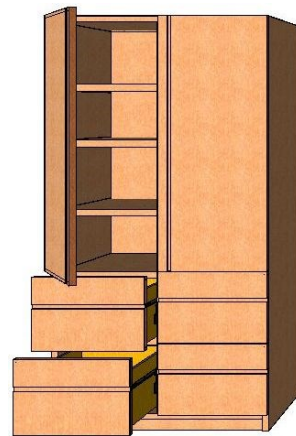

Double Door Wardrobe, 3 adjustable shelves, 4 drawers, #130056
$1,664.00