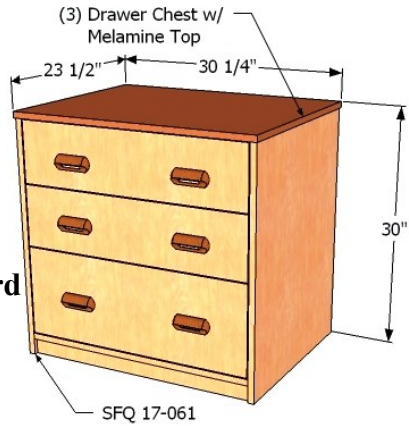

Student Desk w/Keyboard
#130469
$508.00