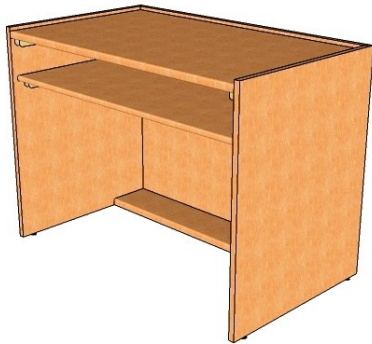

Collegiate Collection

Student Desk w/Keyboard
#130469
$508.00