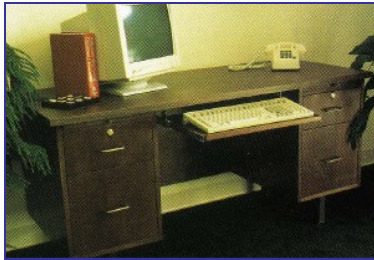

### Standard Features

- Durable 1-1/8" Top Surface With Long Lasting Laminate
- Central Locking System
- Pull Out Writing Tablets
- Wood Veneer Casing and Book Matched Drawer Fronts
- Two File Drawers With Heavy Duty Slides