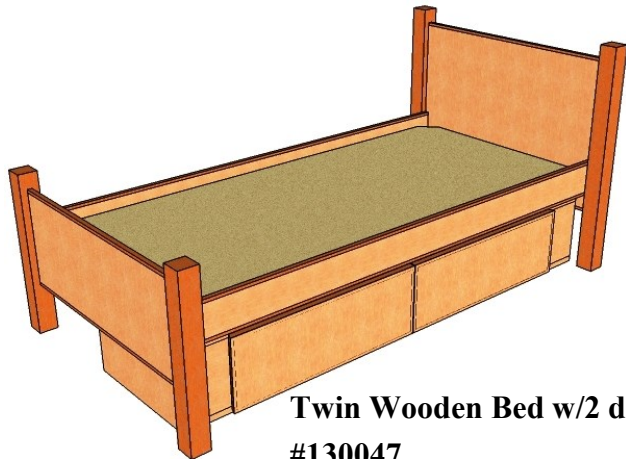

- QuickStand Lite
- Single monitor \$439.00
- Dual monitor \$489.00

**Collegiate Collection**

**Student Desk w/Keyboard**  
#130469  
\$508.00

**Chest of Drawers**  
#130051  
\$654

**Twin Wooden Bed w/2 drawer unit**  
#130047  
\$571.00