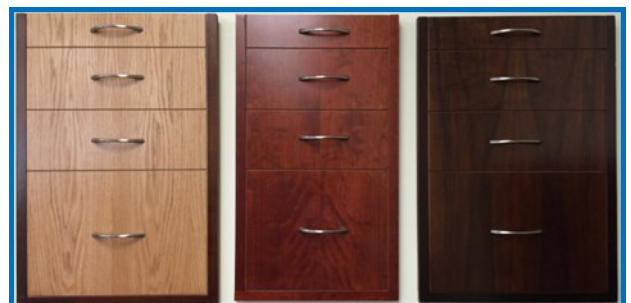

**Desk**  
30" x 66"  
\$538.00  
Letter Drawer  
File Drawer  
Center Drawer

**Lateral File**  
\$325.00

Also available in Cherry, Oak, and Walnut

To Order Call: 1.800.922.8121

**Sit and Stand Desk  
Top Units**