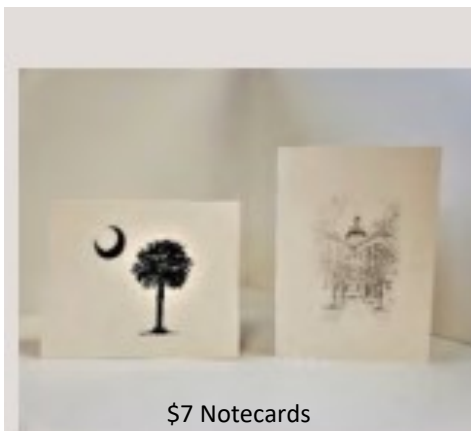

NOVELTIES

\$20 Framed State Seal

\$15 State Shaped Card Holder

\$16 Set of 4 coasters

\$12 8x10 Frame

\$10 5x7 Frame

\$8 4x6 Frame

\$10 Small Rectangle Card Holder

\$7 Notecards

\$3 Plexi Keychain