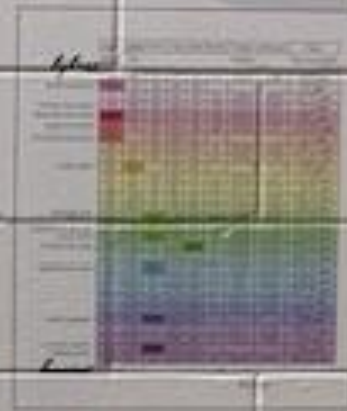

VINYLYL

LARGE FORMAT GRAPHIC USES...

Looking for something in particular?

SCDC
Printing & Graphics

FLOOR LEVEL

MIDDLE LEVEL

TOP LEVEL

Random Style Out