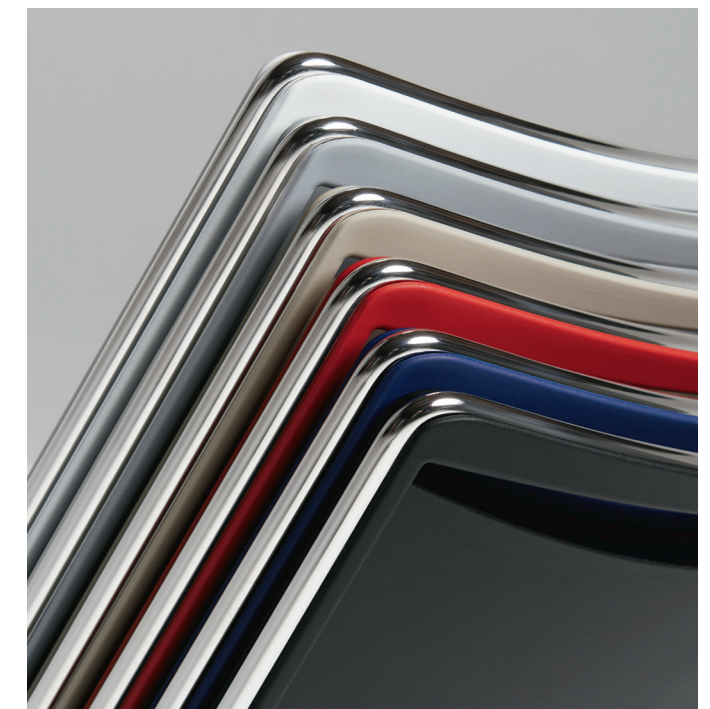

High-performance, high-density stacking & light task seating.

Experience a Splash of options, bringing color, comfort and ease to your multi-use seating. Embrace poly, mesh or upholstered backs across stacking chairs, stools, light task chairs and light task stools. All chairs are lightweight and portable.